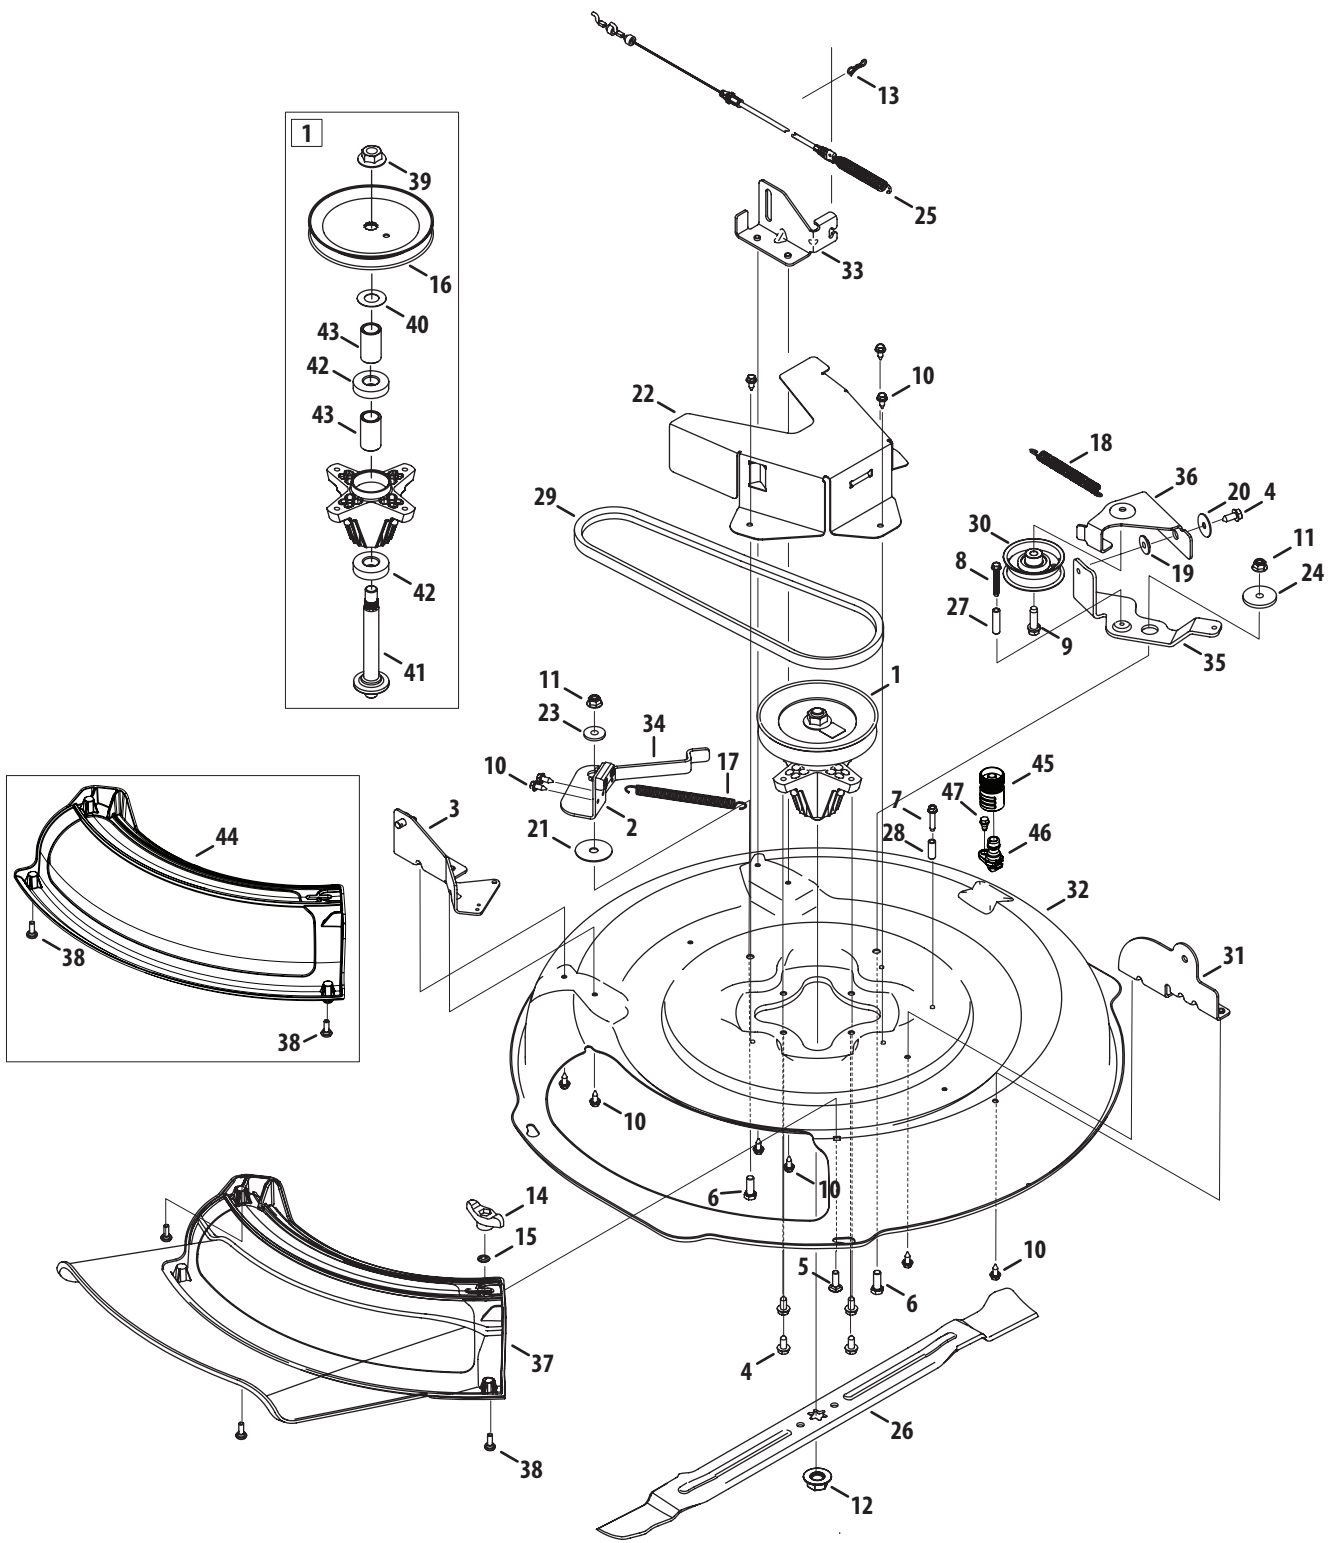

NOTE, Tractor features vary by model. NOT all parts listed and pictured above are standard equipment.

Engine Accessories B&S Mod 21

Ref. No.	Part No.	Description
1	710-04483	Tap Screw, 1/4-20, 0.500
2	710-04683	Tap Screw, 3/8-16, 1.000
3	710-05446	Tap Screw, 3/8-16, 2.250
4	710-1652	Tap Screw, 1/4-20, 0.625
5	712-0271	Sems Nut, 1/4-20
6	726-0205	Hose Clamp, .490 DIA.
7	946-04829	Throttle/Choke Cable 31 Lg.
8	751-10349	Low Permeation Fuel Line, 1/4
9	951-10517A	Oil Drain
10	751-3141-14	Oil Drain, Extension Hose
11	783-07382	Muffler Cover

NOTE, Tractor features vary by model. NOT all parts listed and pictured above are standard equipment.

30" Deck

Ref.	Part Number	Description
1	918-04822A	Spindle Pulley Assembly, 6.3 DIA
2	683-04734	PTO Brake Assembly Bracket
3	683-04782	Rear Deck Assembly Bracket
4	710-04484	Tap Screw, 5/16-18, .750
5	710-04998	Carriage Screw, 5/16-18, 1.00
6	710-0514	Hex Head Screw, 3/8-16, 1.00
7	710-0778	Tap Screw, 1/4-20, 1.500
8	710-1026	Tap Screw, 1/4-20, 1.750
9	710-1315	Tap Screw, 3/8-16, 1.250
10	710-1652	Tap Screw, 1/4-20 X .625
11	712-04065	Flange Lock Nut, 3/8-16
12	712-0417A	Flange Nut, 5/8-18
13	714-04040	Bow-Tie Cotter Pin, 72
14	720-04122	Wing Knob, 5/16-18
15	726-0201	Speed Nut, .3125 ID
16	956-1227	Deck Pulley, 6.3 DIA
17	732-04948A	Ext. Spring, .708 X 7.357 X .094
18	732-04967	Ext. Spring, .565 OD X 5.00 LG
19	936-0289	Shoulder Bushing, .320 ID X .135
20	736-0362	Flat Washer, .330x1.250x.060
21	736-0518	Thrust Washer, .445X.1.920X.060
22	783-07342	Deck Belt Cover
23	938-0347	Shoulder Spacer, .625 ID X .169
24	738-04162A	Shoulder Spacer, .8840 X .190
25	946-04802	PTO Cable